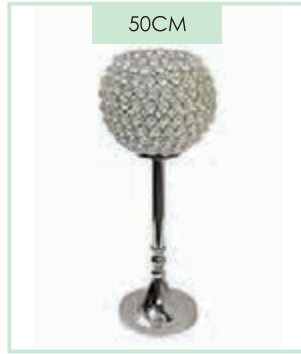

SKU 0317

Silver 3 Arm
Candelabra

R40.00 each

50CM

BEADED BALL CANDLE STAND

SKU 0318

Silver Crystal
Beaded Ball Candle Stand

R95.00 each