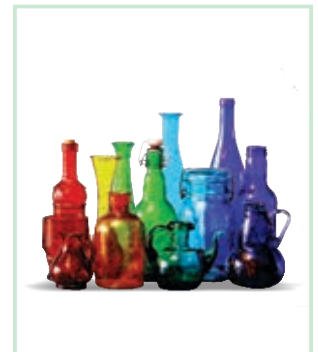

COLORED GLASS BOTTLES
SKU 0435

SMALL - Glass Bottle R8.50
MEDIUM - Glass Bottle R9.50
LARGE - Glass Bottle R12.50

PRICES EXCLUDES VAT