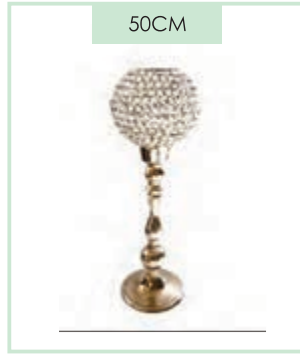

75CM

CRYSTAL CUPS CANDELABRA

SKU 0348

Gold 5 Arm
Candelabra with Crystal Cups

R147.00 each

50CM

BEADED BALL CANDLE STAND

SKU 0349