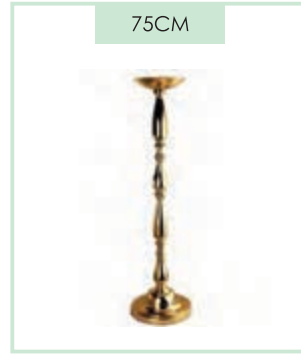

75CM

FLOWER STAND WITH BOWL

SKU 0357

Gold Flower Stand
with Bowl

R85.00 each