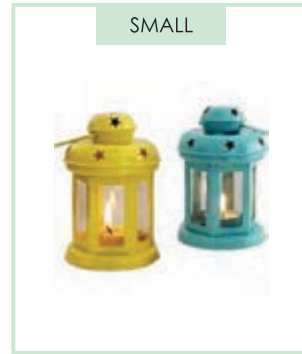

SMALL

COLORED LANTERNS
SKU 0430

Different Colored
Lanterns

R12.50 each