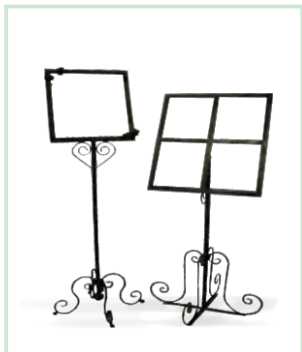

- Also available in Bamboo -

LARGE

WHITE ARCH
SKU 0541

with drapping **R785.00**
without drapping **R550.00**

CAST IRON DOME
SKU 0542

with drapping **R980.00**
without drapping **R850.00**

SMALL

WHITE IRON ARCH
SKU 0543

with drapping **R420.00**
without drapping **R225.00**

IRON SEATING STAND
SKU 0544

SMALL - Stand **R130.00**
LARGE - Stand **R165.00**

CONE VASES
SKU 0545

SMALL - Stand **R65.00**
LARGE - Stand **R85.00**