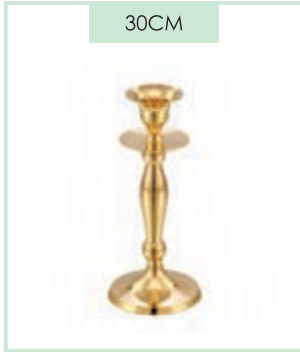

CRYSTAL CANDLE HOLDER

SKU 0351

Gold
Crystal Beaded Candle Holder

R26.00 each

30CM