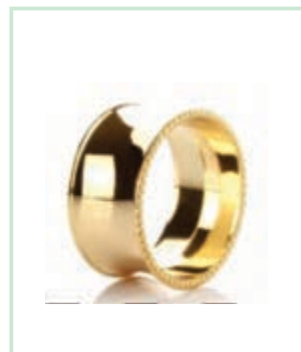

R30.00 each

GOLD BEADED VOTIVE

SKU 0362

Gold Beaded
Round Votive

R8.50 each

SMALL

GOLD GLASS VOTIVE

SKU 0363

Gold Glass
Votive

R6.50 each

LARGE

GOLD GLASS VOTIVE

SKU 0364

Gold Glass
Votive

R8.50 each

GOLD NAPKIN RING