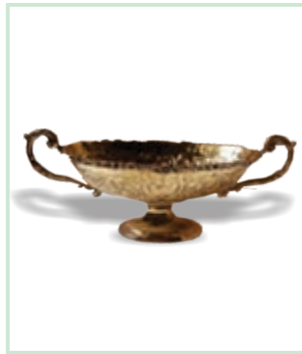

R85.00 each

GEOMETRIC VASE

SKU 0358

Gold Geometric
Vase

R35.00 each

GOLD ROUND BOWL

SKU 0359

SMALL	R16.00
MEDIUM	R20.00
LARGE	R22.00