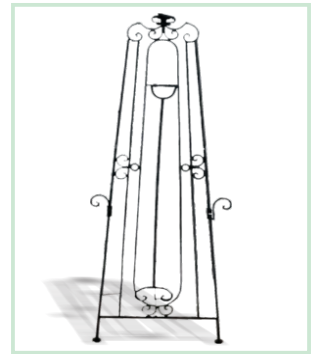

SKU 0554

- Wooden Framed Board R130.00
Seating Board R155.00

CAST IRON EASLE

SKU 0555

Cast Iron
Easle

R125.00 each

FRAMED WINDOW

SKU 0556