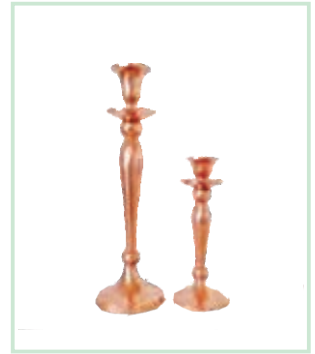

DINNER CANDLE STICK

SKU 0381

20CM - Candle Stick R20.00
30CM - Candle Stick R30.00